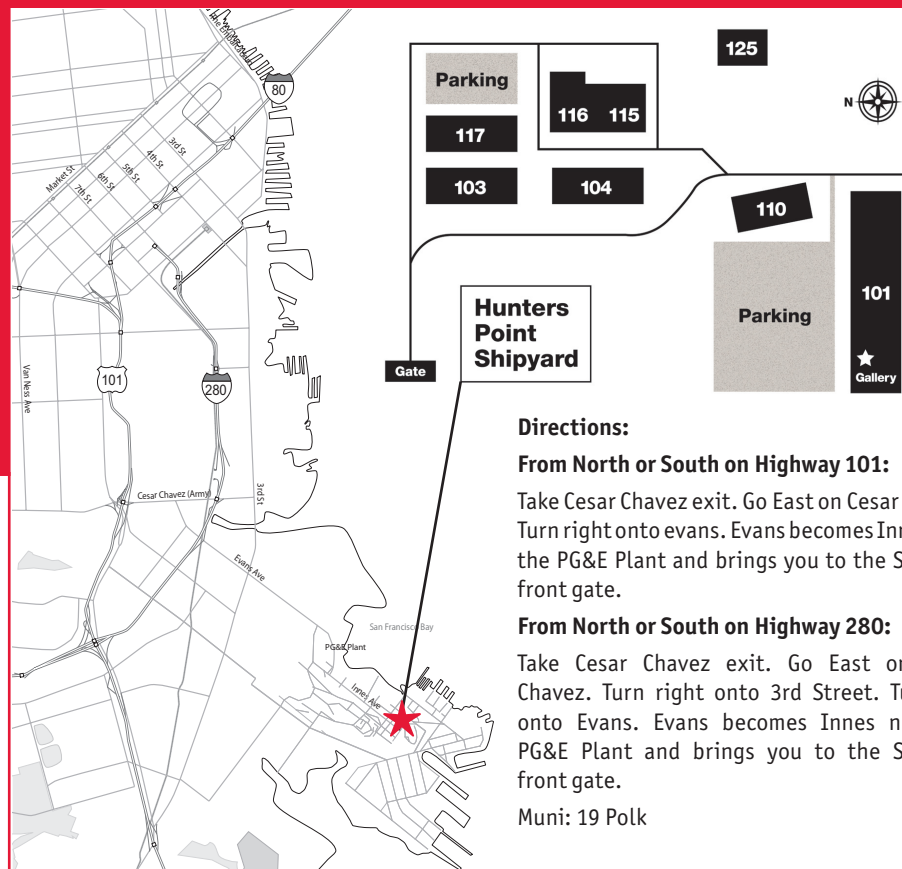

BUILDING 115

- Studio H** Hassler, Sarah Jane - Wearable Art/Jewelry
- Jerome - Painting
- 3 Smiddy, John - Painting

BUILDING 116

- 8 Burke, Margie - Printmaking
- 2 Denevan, Monica - Photography
- Denevan, Robin - Painting
- 7 Dos Santos, Serge - Ceramics
- Hain, Jack - Painting
- 22 Jiang, Wayne - Painting
- Studio D** Johnson, Lars - Printmaking
- 4 Kourouniotis, Dimitri - Painting
- Airstream Trailer** Kristiana - Wearable Art/Jewelry
- 7 Liu, Shirley - Ceramics
- 7 Lloyd, John R. - Ceramics
- 7 Malloy, Maggie - Ceramics

ARTSPAN

art made here.

Hunters Point Shipyard

Directions:

From North or South on Highway 101:

Take Cesar Chavez exit. Go East on Cesar Chavez. Turn right onto Evans. Evans becomes Innes near the PG&E Plant and brings you to the Shipyard front gate.

From North or South on Highway 280:

Take Cesar Chavez exit. Go East on Cesar Chavez. Turn right onto 3rd Street. Turn left onto Evans. Evans becomes Innes near the PG&E Plant and brings you to the Shipyard front gate.